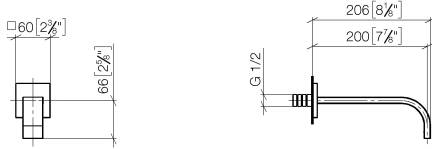

MEM Wall-mounted basin spout without pop-up waste - Brushed Dark Platinum

MEM

13 800 782

- 200mm projection
- fixed spout
- rectangular, air-enriched flow
- hole diameter 37 mm
- rosette 60 x 60 mm
- 1/2" connection
- max. flow 5.7 l/min
- lead-free
- WRAS 2203039
- This product can help a building meet the requirements of Green Building Rating Systems, e.g. LEED®, BREEAM®, DGNB

Recommended miscellaneous

- Concealed wall elbow -** 35 085 970 90
- max. recess depth 163 mm
 - min. recess depth 90 mm

13 800 782

mm [inches]

Flow rate chart

Certificates

WRAS_2203039.

13 800 782